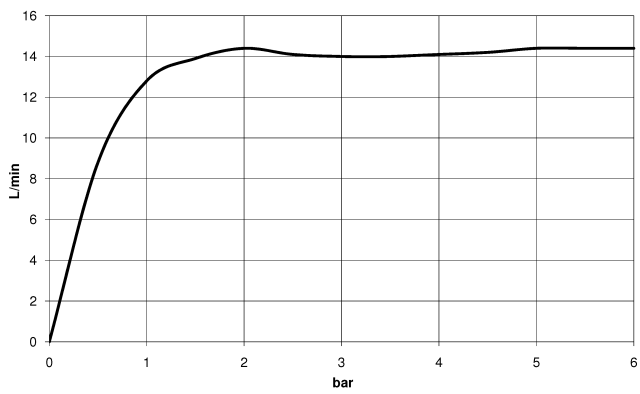

EDITION PRO Rain shower with wall fixing 220 mm - Chrome

28 649 626

- 450mm projection
- rain shower Ø 220 mm
- rain flow
- max. flow 14 l/min
- rosette Ø 60 mm
- 1/2" connection
- with anti-scale system
- quick clearing

	Chrome	28 649 626-00 0050
	Matte Black	28 649 626-33 0050
	Brushed Chrome	28 649 626-93 0050

EDITION PRO Rain shower with wall fixing 220 mm - Chrome

28 649 626

mm [inches]

Flow rate chart

EDITION PRO Rain shower with wall fixing 220 mm - Chrome