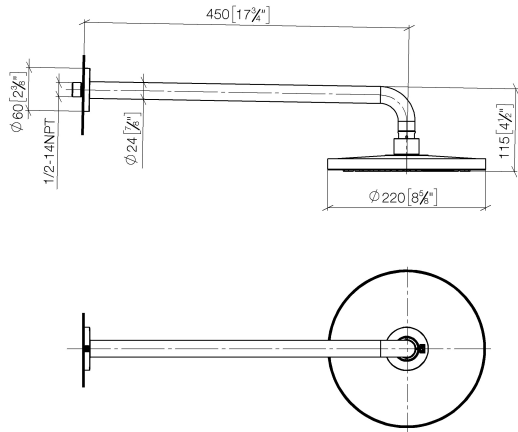

EDITION PRO Rain shower with wall fixing 220 mm - Chrome

28 649 626

- 450mm projection
- rain shower Ø 220 mm
- rain flow
- max. flow 14 l/min
- rosette Ø 60 mm
- 1/2" connection
- with anti-scale system
- quick clearing

	Chrome	28 649 626-00 0050
	Matte Black	28 649 626-33 0050
	Brushed Chrome	28 649 626-93 0050

EDITION PRO Rain shower with wall fixing 220 mm - Chrome

28 649 626

mm [inches]

Flow rate chart

EDITION PRO Rain shower with wall fixing 220 mm - Chrome

28 649 626

Parts for other finishes can be found here: [Matte Black](#)

Spare parts list

No.	Item Number	Name	Quantity used	Delivery time
1	04 30 31 032 00 90	fixing set	1	2
2	09 17 20 120 90	holder	1	2
3	09 14 10 150 90	seal	1	2
4	09 27 97 015-00	rosette	1	10
5	90 11 03 070 00-00	pipe	1	10
6	09 23 01 075 90	insert	1	2
7	90 12 05 092 20-00	shower	1	10
8	90 30 09 069 00 90	key	1	2