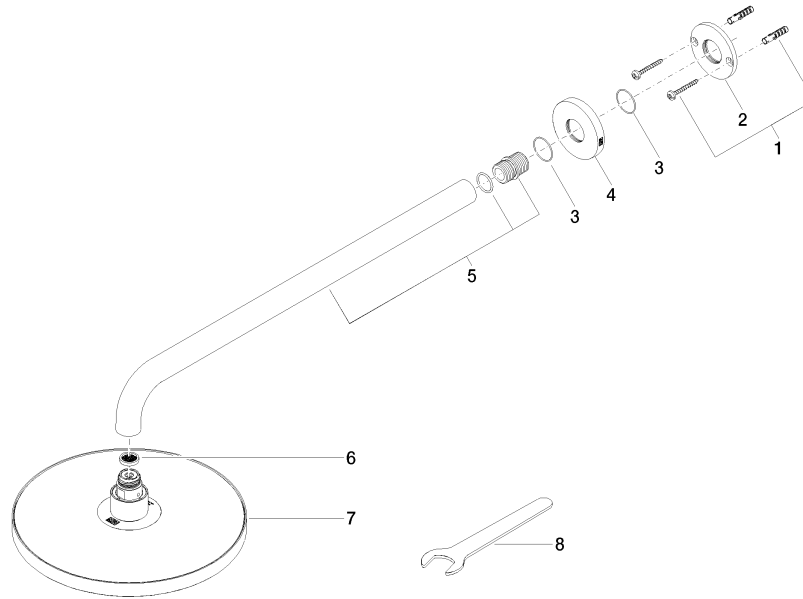

EDITION PRO Rain shower with wall fixing 220 mm - Chrome

28 649 626

- 450mm projection
- rain shower Ø 220 mm
- rain flow
- max. flow 14 l/min
- rosette Ø 60 mm
- 1/2" connection
- with anti-scale system
- quick clearing

	Chrome	28 649 626-00 0050
	Matte Black	28 649 626-33 0050
	Brushed Chrome	28 649 626-93 0050

EDITION PRO Rain shower with wall fixing 220 mm - Chrome

28 649 626

mm [inches]

Flow rate chart

EDITION PRO Rain shower with wall fixing 220 mm - Chrome

28 649 626

Parts for other finishes can be found here: [Matte Black](#)

Spare parts list

No.	Item Number	Name	Quantity used	Delivery time
1	04 30 31 032 00 90	fixing set	1	2
2	09 17 20 120 90	holder	1	2
3	09 14 10 150 90	seal	1	2
4	09 27 97 015-00	rosette	1	10
5	90 11 03 070 00-00	pipe	1	10
6	09 23 01 075 90	insert	1	2
7	90 12 05 092 20-00	shower	1	10
8	90 30 09 069 00 90	key	1	2